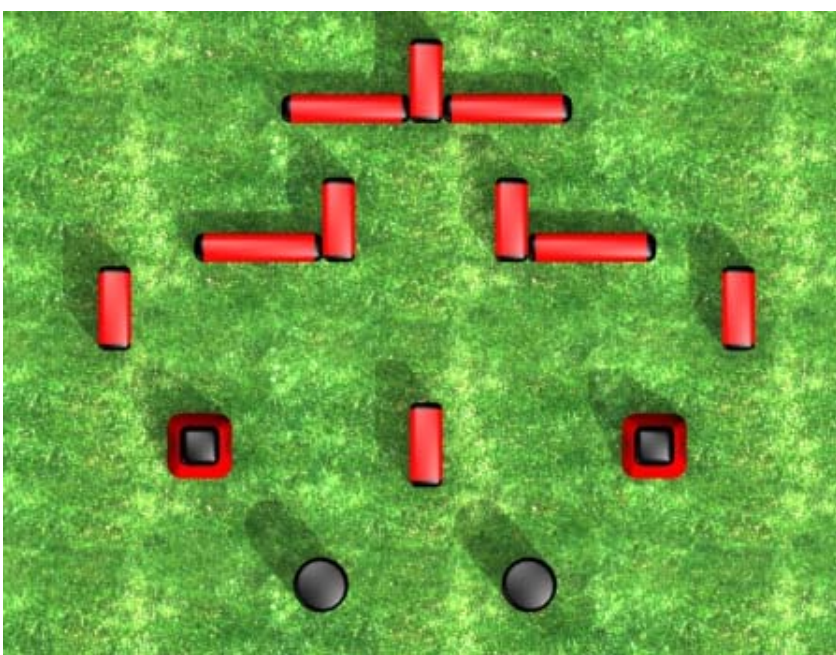

Spyder Cup 2008 Field Layouts

Layout #1 - Spyder

Layout #2 - The Alley

Layout #3 - Snake Pit

Layout #4 - Cross Up