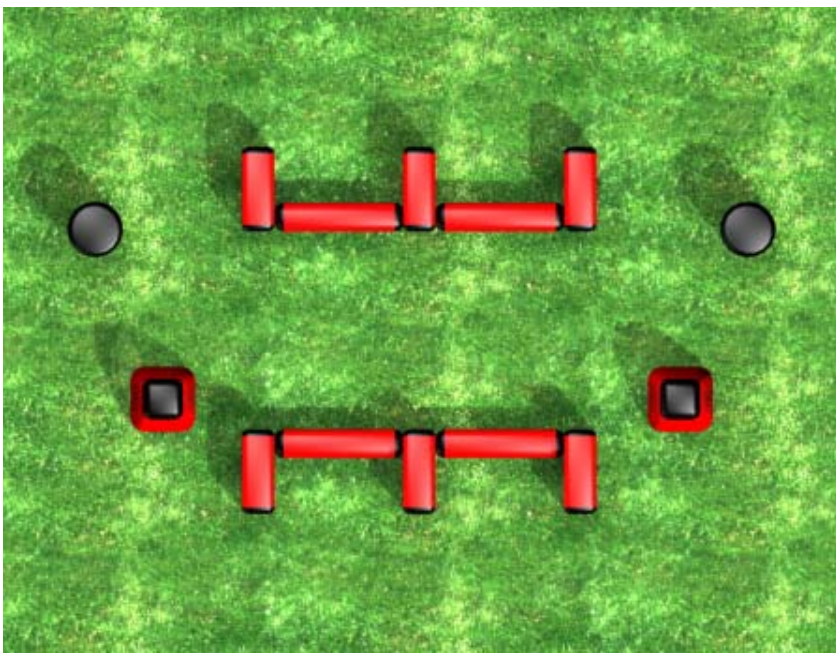

Spyder Cup 2008 Field Layouts

Layout #1 - Spyder

Layout #2 - The Alley

Layout #3 - Snake Pit

Layout #4 - Cross Up