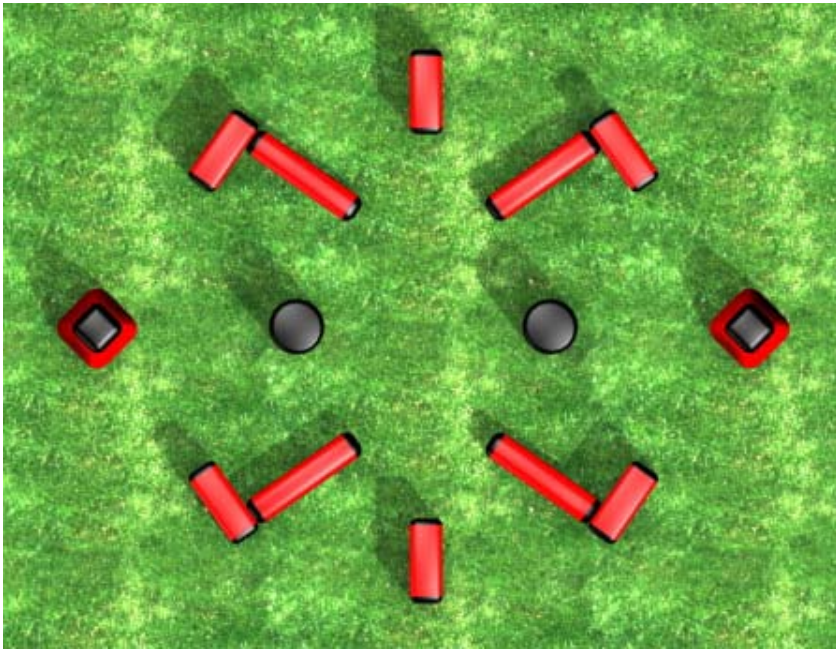

Spyder Cup 2008 Field Layouts

Layout #1 - Spyder

Layout #2 - The Alley

Layout #3 - Snake Pit

Layout #4 - Cross Up