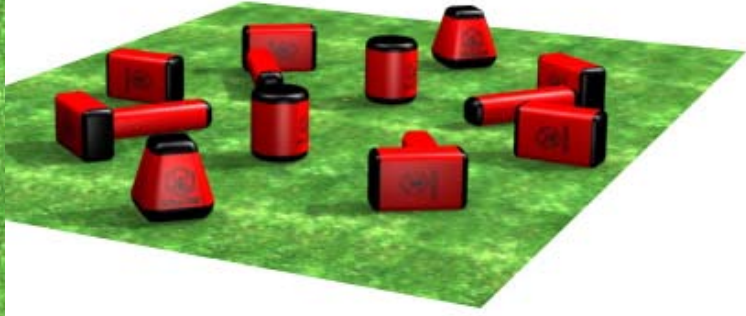

Spyder Cup 2008 Field Layouts

Layout #1 - Spyder

Layout #2 - The Alley

Layout #3 - Snake Pit

Layout #4 - Cross Up