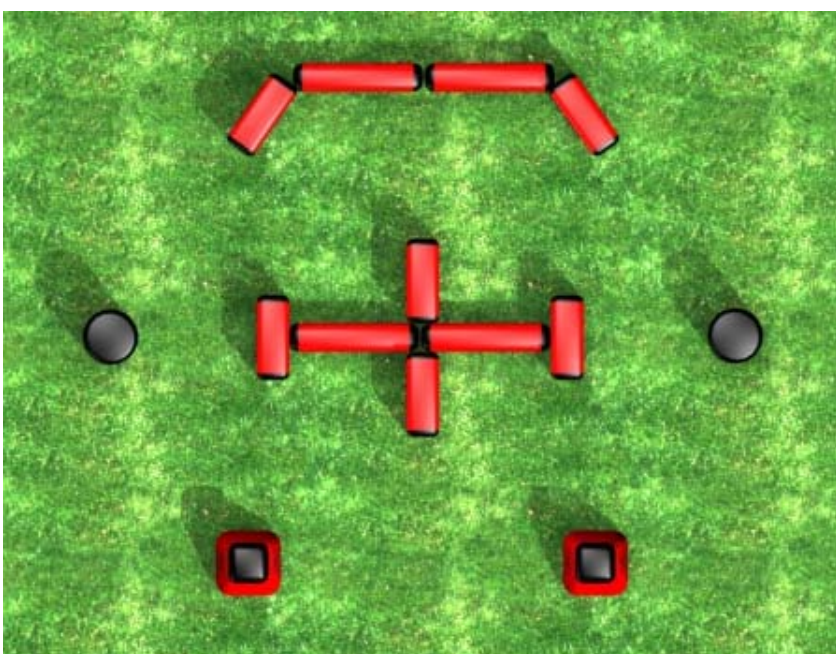

Spyder Cup 2008 Field Layouts

Layout #1 - Spyder

Layout #2 - The Alley

Layout #3 - Snake Pit

Layout #4 - Cross Up