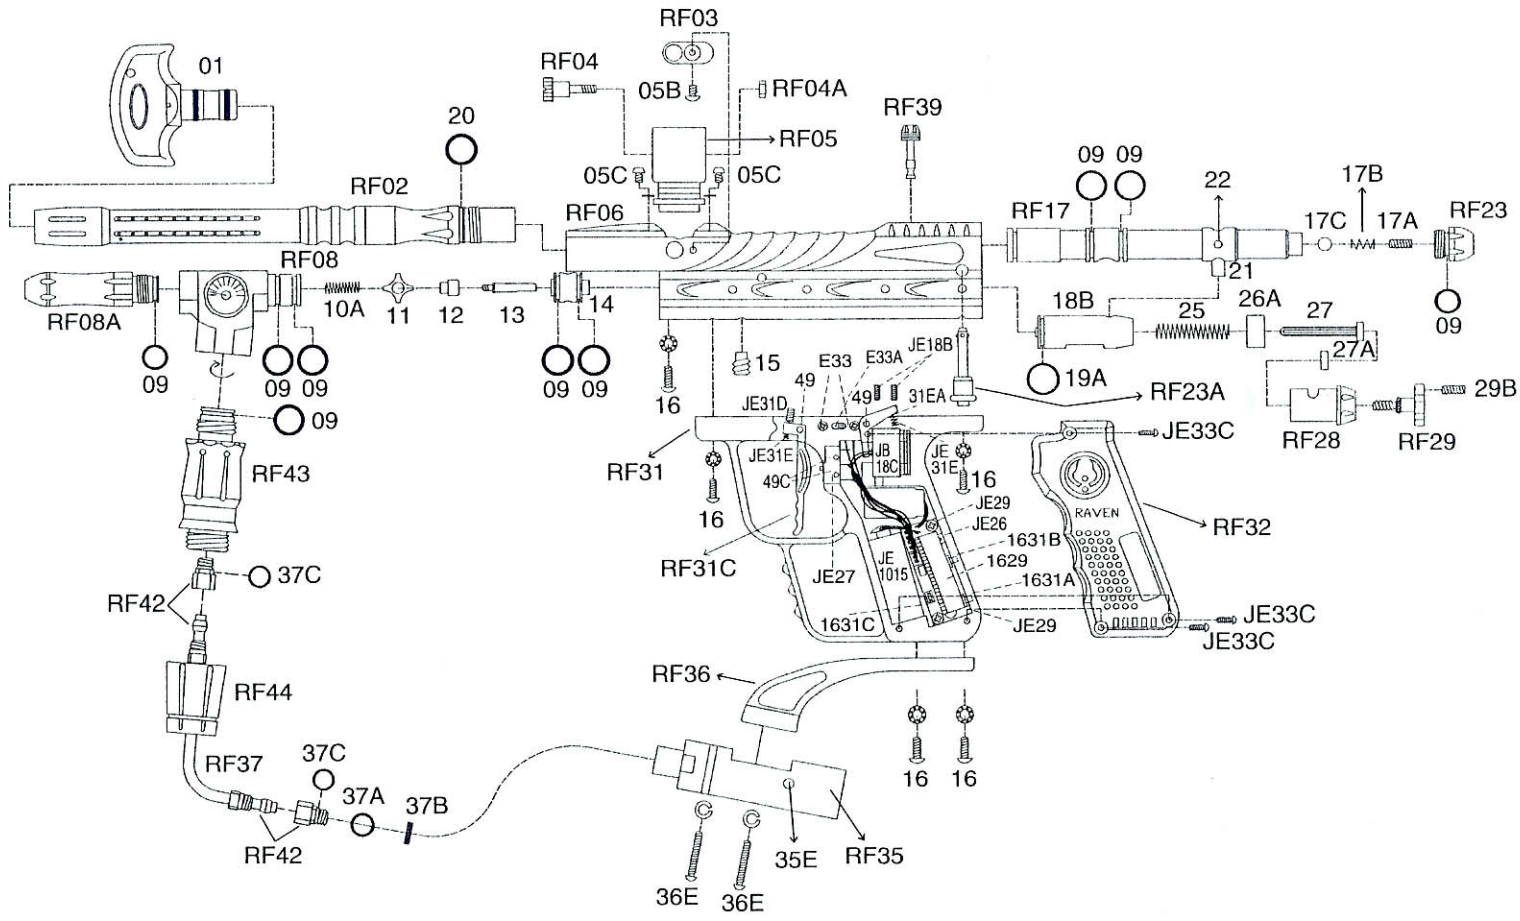

Raven Nexion Electronic Marker Parts List

Raven Nexion Electronic Marker

NEW ITEM #	NAME OF PARTS	NEW ITEM #	NAME OF PARTS
01	Barrel Plug	RF29	Tournament Thumb Adjuster
RF02	12" Competition Barrel	29B	Lock Screw
RF03	Detent Cover	RF31	Aluminum Trigger Frame
RF04	Vertical Feed Screw	RF31C	Trigger
RF04A	Vertical Feed Nut	JE31D	Trigger Adjust Screw
RF05	Direct Feed	JE31E	Trigger Spring
05B	M4 x 6 Screw (Black)	RF32	Grip Panel
05C	Direct Feed Screw	E33	ON/OFF Screw (M2 X 6)
RF06	Receiver	E33A	ON/OFF Switch
RF08	Vertical Adapter w/ Gauge	49C	Touch Switch Roll Pin
RF08A	Low Pressure Chamber	JE26	Charge Pin
09	O-Ring #015 80D	JE27	Touch Switch
10A	Valve Spring	49	Sear Roll Pin & Trigger Roll Pin
11	Cup Seal Guide	31EA	Sear
12	Cup Seal	JE31E	Sear Spring
13	Valve Pin	JE18B	Coil Set Screw 1/8"
14	Valve Body	JB18C	Coil Set
15	Valve Body Screw	1631A	F1 (Select Switch)
16	M5 X 12 Screw	1631B	F2 (Set Switch)
RF17	Venturi Bolt	1631C	F3 (Lock Switch)
RF17C	Retaining Ball	JE29	Circuit Board Screw
RF17B	Retaining Spring	JE1015	Rechargeable Battery 9.6v
RF17A	Retaining Screw	JE33C	Grip Cover Screw
18B	Striker	RF35	C/A Adapter
19A	Striker O-Ring	35E	Regulator Screw
20	Barrel O-Ring (Black)	RF36	Drop Forward
21	Bolt Pin	36E	5/32" X 7/8" Screw (Black)
22	Bolt Screw	RF37	Stainless Steel Hard Line Hose
RF23	Bolt Plug	37A	Filter O-Ring
RF23A	Advanced Quick Release Pin	37B	Air Filter
25	Striker Spring	37C	Disconnect O-Ring #011 (Black)
26A	Striker Buffer	RF39	Cocking Knob
27	Striker Spring Guide	RF41	Spare Parts Kit
27A	Flat Disc	RF42	C/A Male Adapter
RF28	Striker Plug	RF43	Expansion Chamber
		RF44	Mini Fore Grip